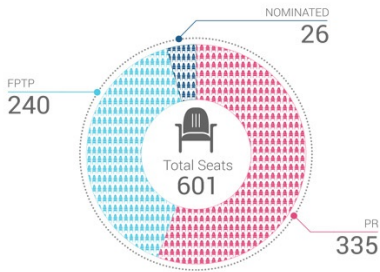

NEPAL CONSTITUENT ASSEMBLY ELECTION 2013 HIGHLIGHTS

Election Date 19 November, 2013
04 Mangsir, 2070
Time 07:00 AM - 05:00 PM

Election System Mixed (FPTP & PR)

Voters Turnout 79.82%
FPTP 78.34% Invalid 4.96%
PR 79.82% Invalid 3.20%

Historical Voters Turnout (in %)

Total Voters 12.14 million
5,980,881 (49.02%) Male
6,166,829 (50.77%) Female
155 (0.21%) Third Gender

Staffs Deployed 250,000

Total Constituencies 240

Polling Locations 10,013