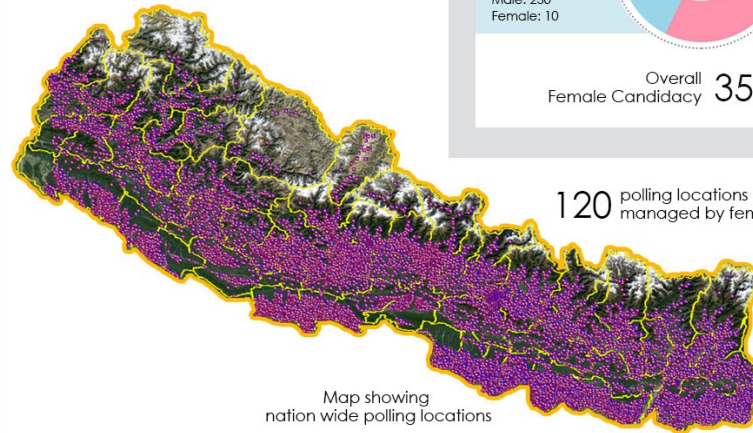

Historical Voters Turnout (in %)

Total Voters 12.14 million
5,980,881 (49.02%) Male
6,166,829 (50.77%) Female
155 (0.21%) Third Gender

Staffs Deployed 250,000

Total Constituencies 240

Polling Locations 10,013

Polling Centers 18,438

Registered Parties 130
Participated 122

Election Observations 57 Groups
Domestic 54 Groups
International 03 Groups
[Carter Centre, ANFREL, EUEOM]

Total Candidates 16,835

FPTP Candidates
Male: 5458
Female: 667
Third Gender: 1
FPTP Winners
Male: 230
Female: 10

Overall Female Candidacy 35.39%

120 polling locations managed by female polling staffers

Map showing nationwide polling locations

निर्वाचन आयोग, नेपाल
ELECTION COMMISSION, NEPAL

Supported by
UNDP Electoral Support Project, Nepal