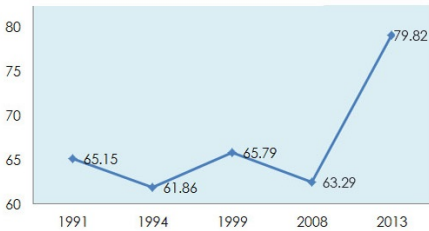

Historical Voters Turnout (in %)

Total Voters 12.14 million
5,980,881 (49.02%) Male
6,166,829 (50.77%) Female
155 (0.21%) Third Gender

Staffs Deployed 250,000

Total Constituencies 240

Polling Locations 10,013